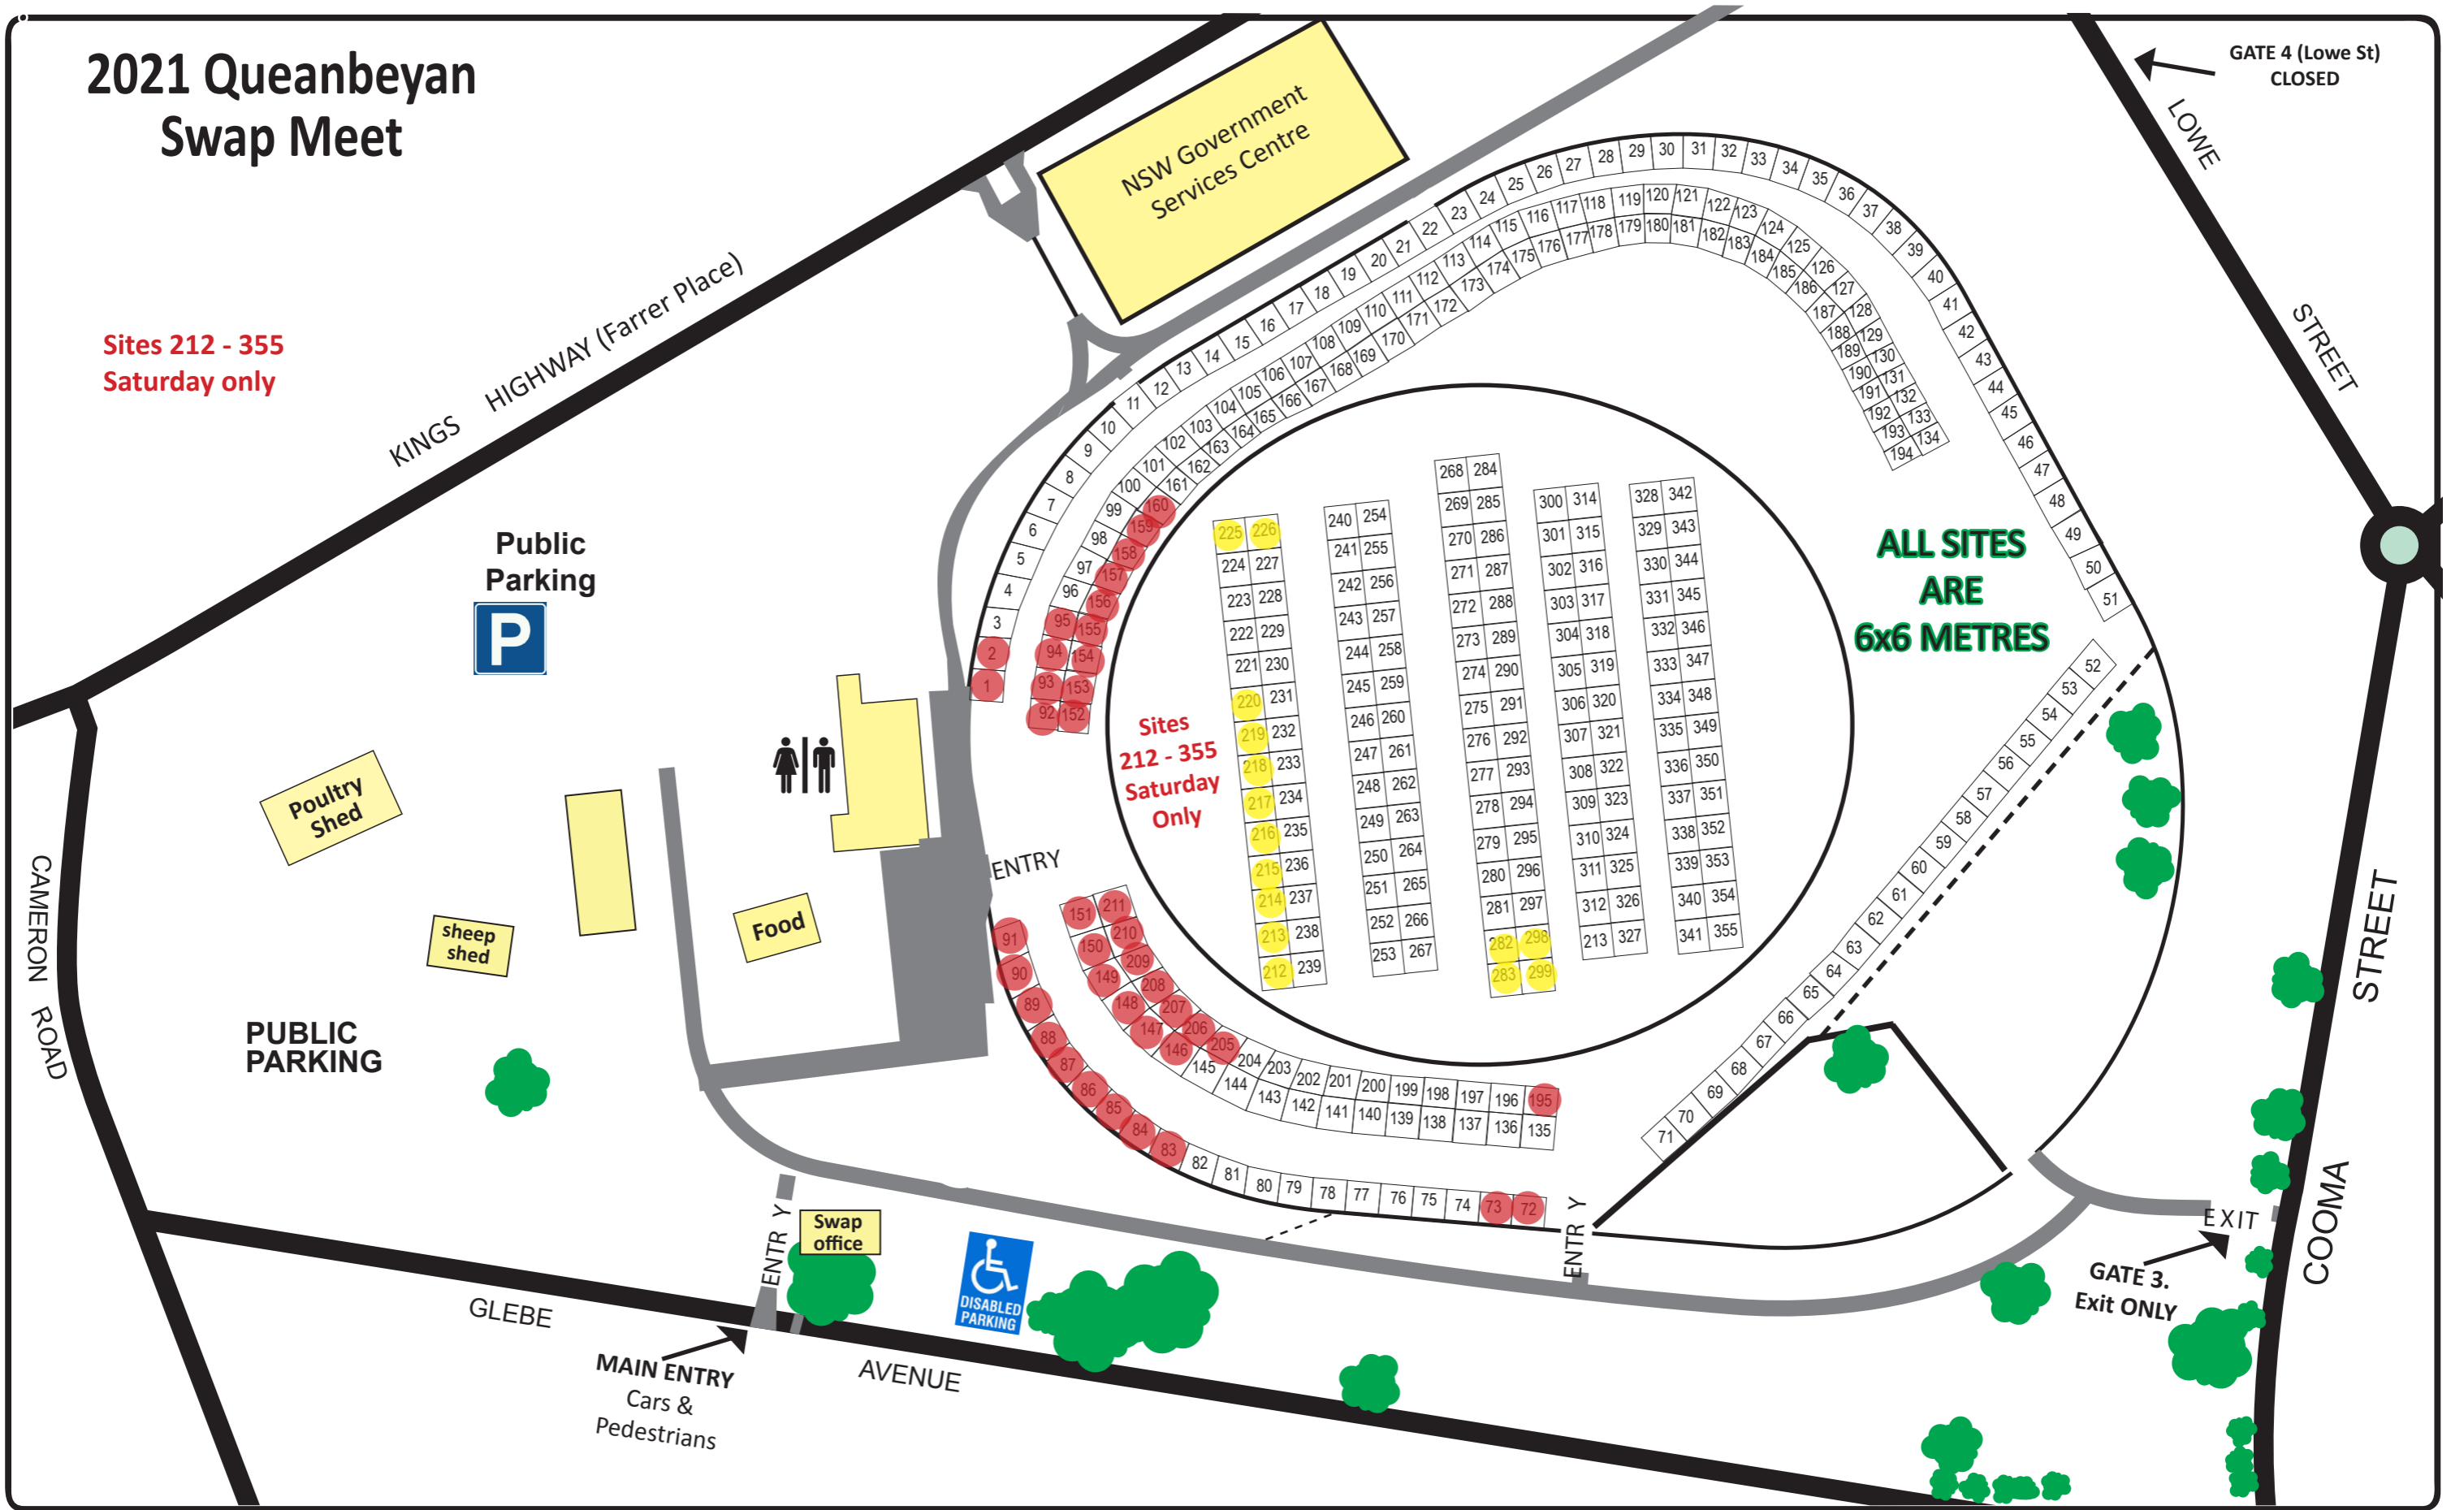

# 2021 Queanbeyan Swap Meet

Sites 212 - 355  
Saturday only

NSW Government  
Services Centre

GATE 4 (Low St)  
CLOSED

Public  
Parking

ALL SITES  
ARE  
6x6 METRES

Sites  
212 - 355  
Saturday  
Only

Poultry  
Shed

Food

sheep  
shed

PUBLIC  
PARKING

ENTRY

Swap  
office

ENTRY

EXIT

GATE 3.  
Exit ONLY

GLEBE

MAIN ENTRY  
Cars &  
Pedestrians

AVENUE

COOMA  
STREET

## 2021 Queanbeyan Swap Meet

- SITE BOOKED SATURDAY ONLY
- SITE BOOKED FOR SATURDAY AND SUNDAY
- SITE RESERVED FOR EVENT SPONSOR